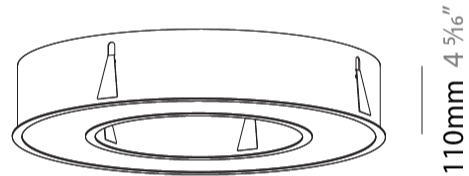

GENERAL

Series: Glorious
Subseries: Glorious
Brand: Prolight
Division: Architectural
Mounting Type: Recessed
Mounting Location: Ceiling
Subcategory: Ambient

PHYSICAL

Shape: Round
Diameter (mm): 770
Diameter (in): 30 ⁵/₁₆
Height (mm): 110
Height (in): 4 ⁵/₁₆
Min. Recessing Depth (mm): 120
Min. Recessing Depth (in): 4 ³/₄
Light Distribution: Direct
Weight (kg): 9.285
Weight (lbs): 20.47
Diffuser: PMMA - Opal or Micro-Prism
Fixture Finish: SSR / BKV / CWI / CRY / HAB / LAG / UFT / ITA / RUA / RUR / MIC / FTG / MYG / TWT / LOD / PUS / FRO / FUP / KIA / POP / BLS / SPG / MEY / GOH / GUM / CHC / COM / ABZ / JAG / OBR / MOS / ROR
Fixture Material: Aluminum
Cut-out Measurements: 760mm / 29 15/16" x 440mm / 17 5/16"

ELECTRICAL

Lamp Type: LED (Zhaga Standard)
Input Wattage (W): 30
Total Output Wattage (W): 24 / 19.2 (3500K)
Dimming: Non-Dimming / Phase Dimming (120Vac only) / 0-10V Dimming
Driver Included: Yes
Driver Location: Integrated
Driver Type: Constant Current - 120 / 277Vac
Driver Class: Class 2
Input Voltage (V): 120 - 277
Constant Current (MA): 350 / 600 (3500K)

LED

Color Temperature (°K): 3000 / 3500 / 4000
Max. Delivered Lumen (lm): 2770 / 2862 / 2920
CRI: >80 CRI
Efficiency (%): 65
Lamp Life (hrs): 50000

OPTICAL

RATINGS AND CERTIFICATIONS

Certified By: Certified for North American Standards
IP rating: IP20

Ø 428mm 16 7/8"

Ø 770mm 30 5/16"

760mm x 440mm
29 15/16" x 17 5/16"

120mm
4 3/4"

10 - 15mm
3/8" - 9/16"