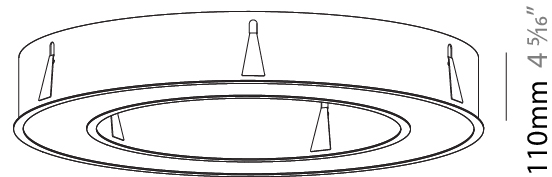

GENERAL

Series: Glorious
Subseries: Glorious
Brand: Prolicht
Division: Architectural
Mounting Type: Recessed
Mounting Location: Ceiling
Subcategory: Ambient

PHYSICAL

Shape: Round
Diameter (mm): 970
Diameter (in): 38 ³/₁₆
Height (mm): 110
Height (in): 4 ⁵/₁₆
Min. Recessing Depth (mm): 120
Min. Recessing Depth (in): 4 ³/₄
Light Distribution: Direct
Weight (kg): 11.164
Weight (lbs): 24.61
Diffuser: PMMA - Opal or Micro-Prism
Fixture Finish: SSR / BKV / CWI / CRY / HAB / LAG / UFT / ITA / RUA / RUR / MIC / FTG / MYG / TWT / LOD / PUS / FRO / FUP / KIA / POP / BLS / SPG / MEY / GOH / GUM / CHC / COM / ABZ / JAG / OBR / MOS / ROR
Fixture Material: Aluminum
Cut-out Measurements: 960mm / 37 13/16" x 640mm / 25 3/16"

ELECTRICAL

Lamp Type: LED (Zhaga Standard)
Input Wattage (W): 45
Total Output Wattage (W): 36 / 28.8 (3500K)
Dimming: 0-10V Dimming / Phase Dimming (120Vac Only)
Driver Included: Yes
Driver Location: Integrated
Driver Type: Constant Current - 120 / 277Vac
Driver Class: Class 2
Input Voltage (V): 120 - 277
Constant Current (MA): 350 / 900 (3500K)

LED

Color Temperature (°K): 3000 / 3500 / 4000
Max. Delivered Lumen (lm): 4150 / 4302 / 4390
CRI: >80 CRI
Efficiency (%): 65
Lamp Life (hrs): 50000

OPTICAL

RATINGS AND CERTIFICATIONS

Certified By: Certified for North American Standards
IP rating: IP20

Ø 628mm 24 3/4"

Ø 970mm 38 3/16 "

960mm x 640mm
37 13/16" x 25 3/16"

120mm
4 3/4"

10 - 15mm
3/8" - 9/16"